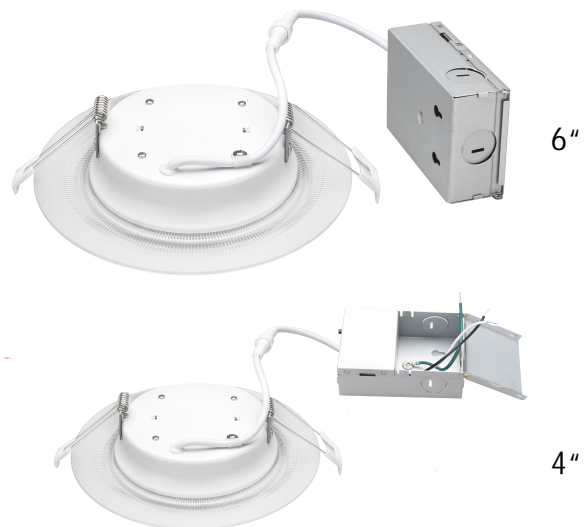

LED Recessed Night Light Downlight

Features:

- 4",6",Canless LED Ultra Thin Profile
- High Brightness with efficient LEDs and Drive
- One fixture 6 colors options
- Excellent Color Consistency and CRI
- Smooth,Uniform Dimming
- Housing and J-box not required,Easy to install spring clip firmly secure recessed led light in ceiling

CCT switch

Dimensions

Light Distribution

SPECIFICATION

Model	DLE-04-10-6CT	DLE-06-15-6CT
Power	10.5W	14
CCT	5 CCT+2000K	5 CCT+2000K
Brightness	900lm	1200lm
Dimension	5 3/8"x1 7/8"	7 1/4"x1 7/8"
Voltage	120VAC	
Power Efficiency	0.9	
RA	90	
LED Type	SMD2835	
Dimmable	Yes, Triac	