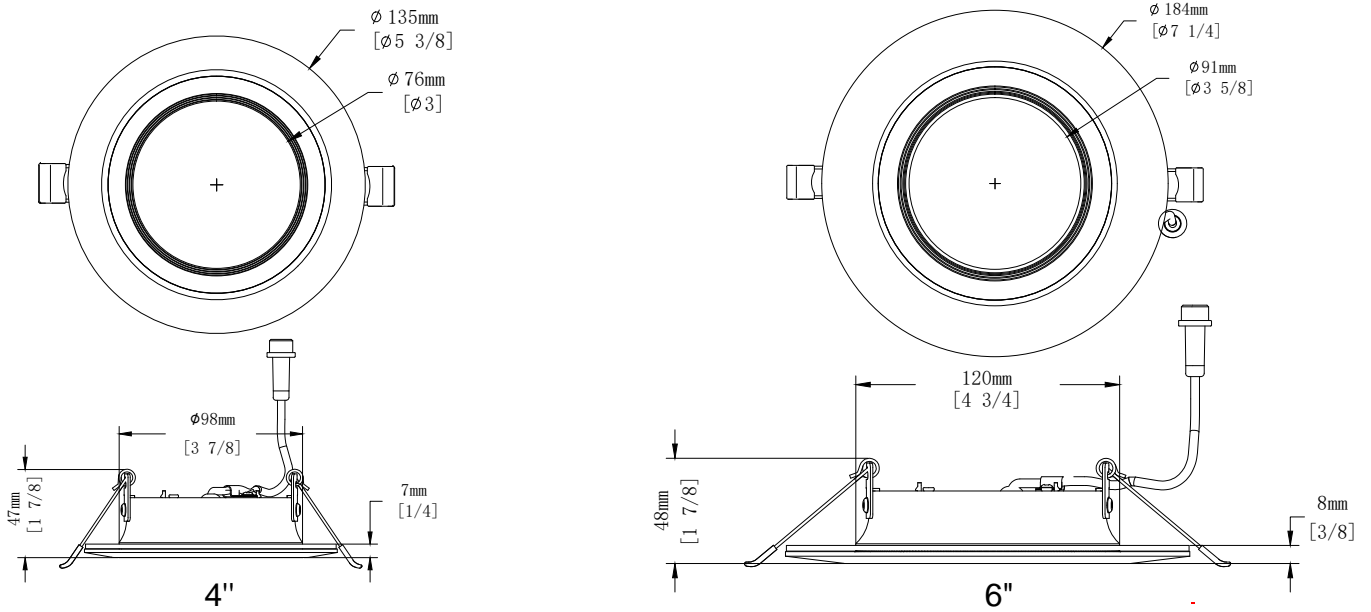

LED Recessed Night Light Downlight

Features:

- 4",6",Canless LED Ultra Thin Profile
- High Brightness with efficient LEDs and Drive
- One fixture 6 colors options
- Excellent Color Consistency and CRI
- Smooth,Uniform Dimming
- Housing and J-box not required,Easy to install spring clip firmly secure recessed led light in ceiling

CCT switch

Dimensions

Light Distribution

SPECIFICATION

Model	DLE-04-10-6CT	DLE-06-15-6CT
Power	10.5W	14
CCT	5 CCT+2000K	5 CCT+2000K
Brightness	900lm	1200lm
Dimension	5 3/8"x1 7/8"	7 1/4"x1 7/8"
Voltage	120VAC	
Power Efficiency	0.9	
RA	90	
LED Type	SMD2835	
Dimmable	Yes, Triac	