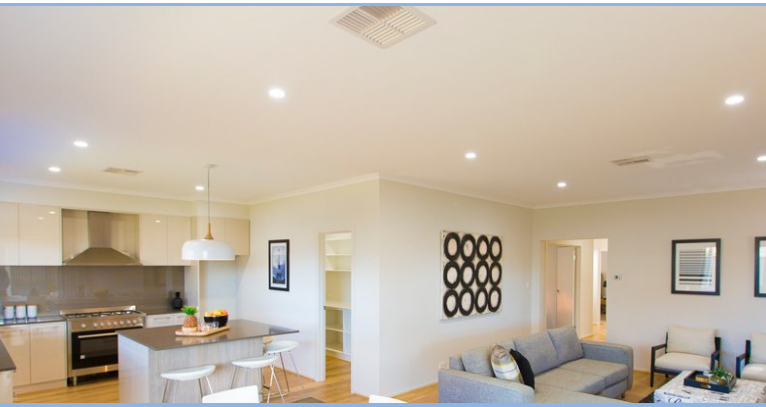

LED Recessed Night Light Downlight

Features:

- 4",6",Canless LED Ultra Thin Profile
- High Brightness with efficient LEDs and Drive
- One fixture 6 colors options
- Excellent Color Consistency and CRI
- Smooth,Uniform Dimming
- Housing and J-box not required,Easy to install spring clip firmly secure recessed led light in ceiling

CCT switch

Dimensions

Light Distribution

SPECIFICATION

Model	DLE-04-10-6CT	DLE-06-15-6CT
Power	10.5W	14
CCT	5 CCT+2000K	5 CCT+2000K
Brightness	900lm	1200lm
Dimension	5 3/8"x1 7/8"	7 1/4"x1 7/8"
Voltage	120VAC	
Power Efficiency	0.9	
RA	90	
LED Type	SMD2835	
Dimmable	Yes, Triac	