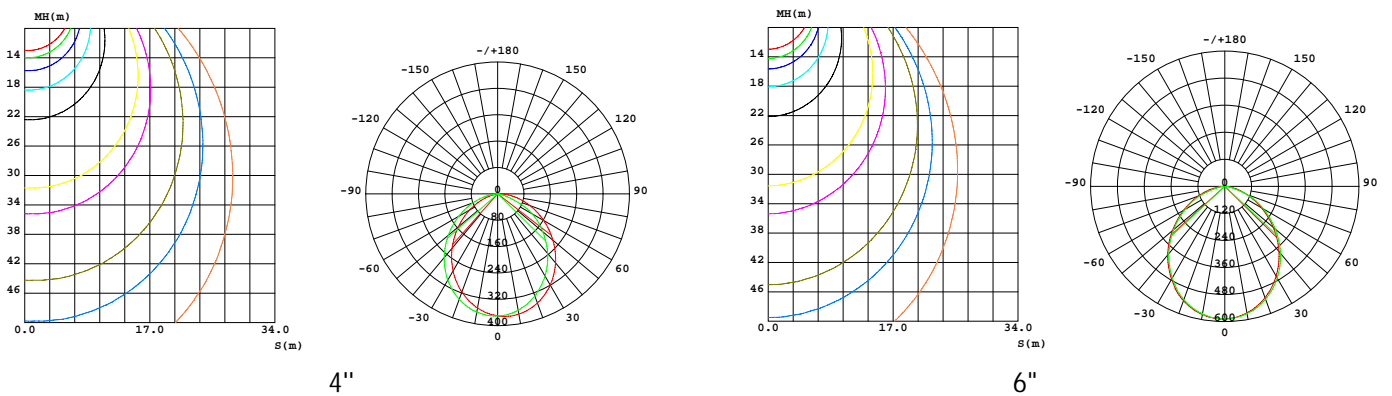

LED Recessed Night Light Downlight

Features:

- 4",6",Canless LED Ultra Thin Profile
- High Brightness with efficient LEDs and Drive
- One fixture 6 colors options
- Excellent Color Consistency and CRI
- Smooth,Uniform Dimming
- Housing and J-box not required,Easy to install spring clip firmly secure recessed led light in ceiling

CCT switch

Dimensions

Light Distribution

SPECIFICATION

Model	DLE-04-10-6CT	DLE-06-15-6CT
Power	10.5W	14
CCT	5 CCT+2000K	5 CCT+2000K
Brightness	900lm	1200lm
Dimension	5 3/8"x1 7/8"	7 1/4"x1 7/8"
Voltage	120VAC	
Power Efficiency	0.9	
RA	90	
LED Type	SMD2835	
Dimmable	Yes, Triac	