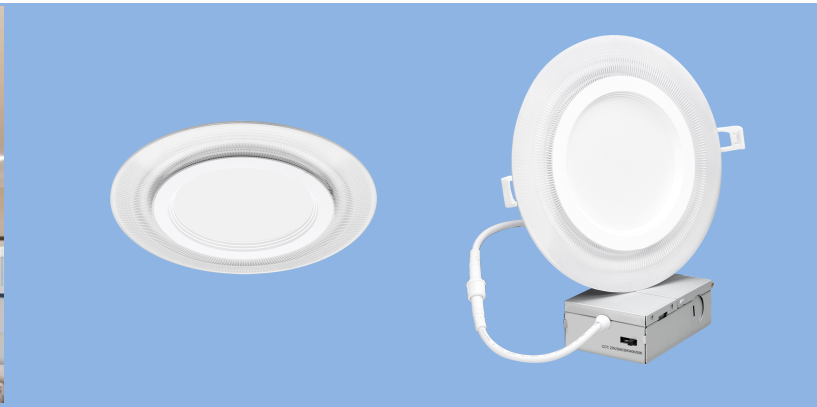

LED Recessed Night Light Downlight

Features:

- 4",6",Canless LED Ultra Thin Profile
- High Brightness with efficient LEDs and Drive
- One fixture 6 colors options
- Excellent Color Consistency and CRI
- Smooth,Uniform Dimming
- Housing and J-box not required,Easy to install spring clip firmly secure recessed led light in ceiling

CCT switch

Dimensions

Light Distribution

SPECIFICATION

Model	DLE-04-10-6CT	DLE-06-15-6CT
Power	10.5W	14
CCT	5 CCT+2000K	5 CCT+2000K
Brightness	900lm	1200lm
Dimension	5 3/8"x1 7/8"	7 1/4"x1 7/8"
Voltage	120VAC	
Power Efficiency	0.9	
RA	90	
LED Type	SMD2835	
Dimmable	Yes, Triac	